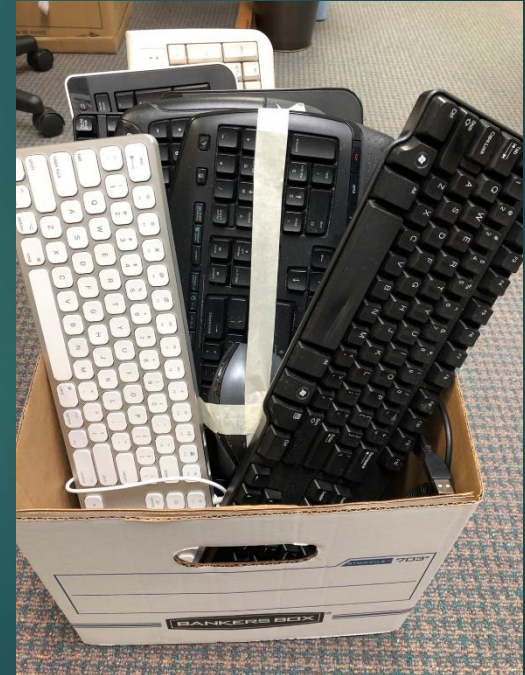

Once we determine what to recycle besides computers, we then have to decide where to take the recyclable items