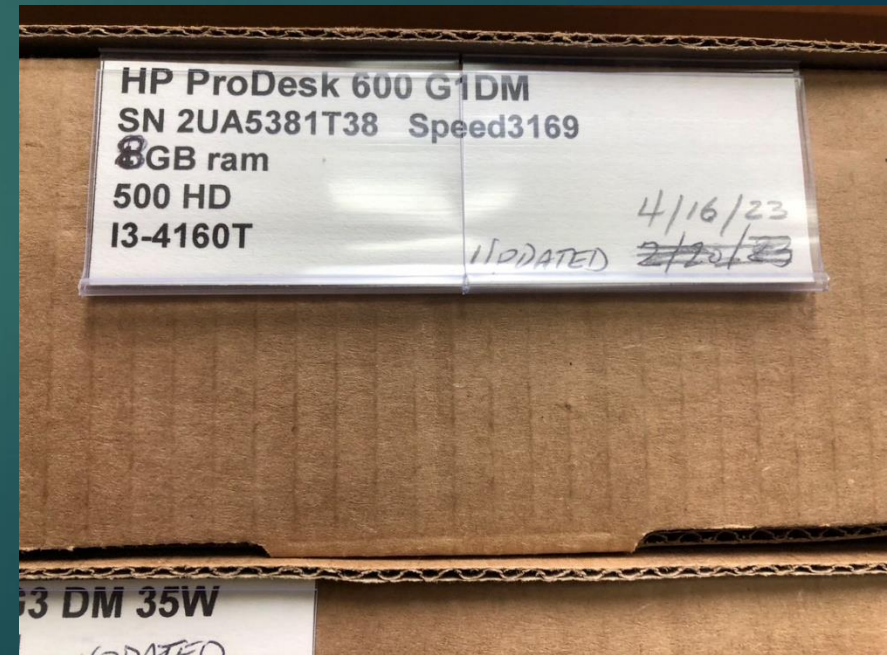

We use PassMark to determine the