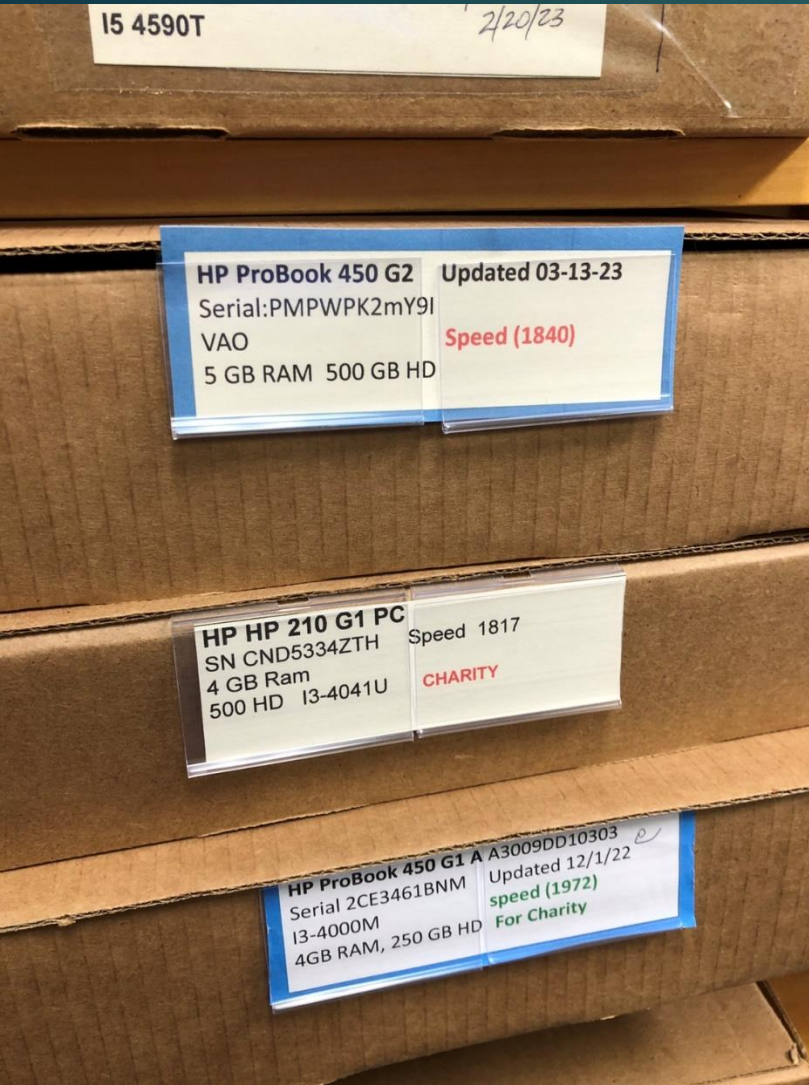

These refurbished devices are then separated according to their performance to be given to Residents or to Charity