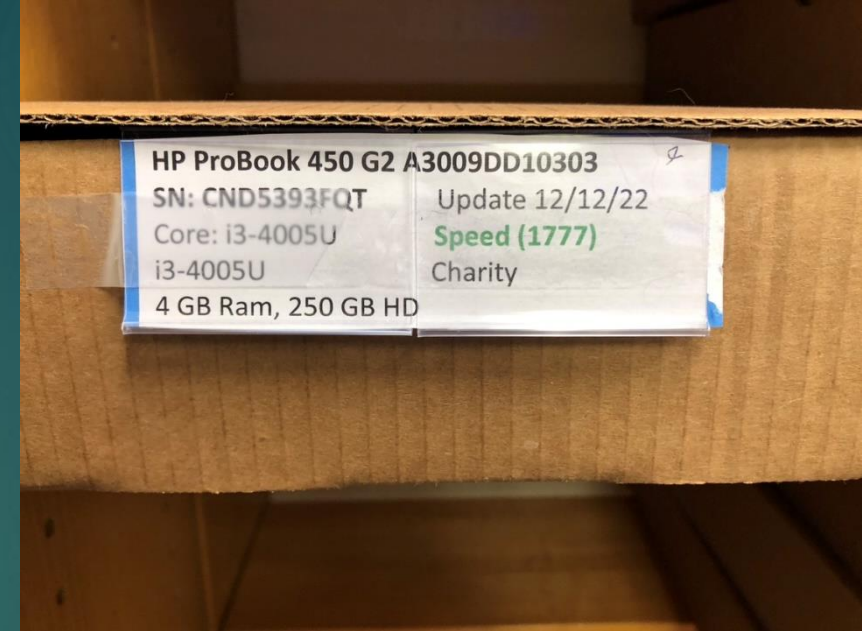

We use PassMark to determine the